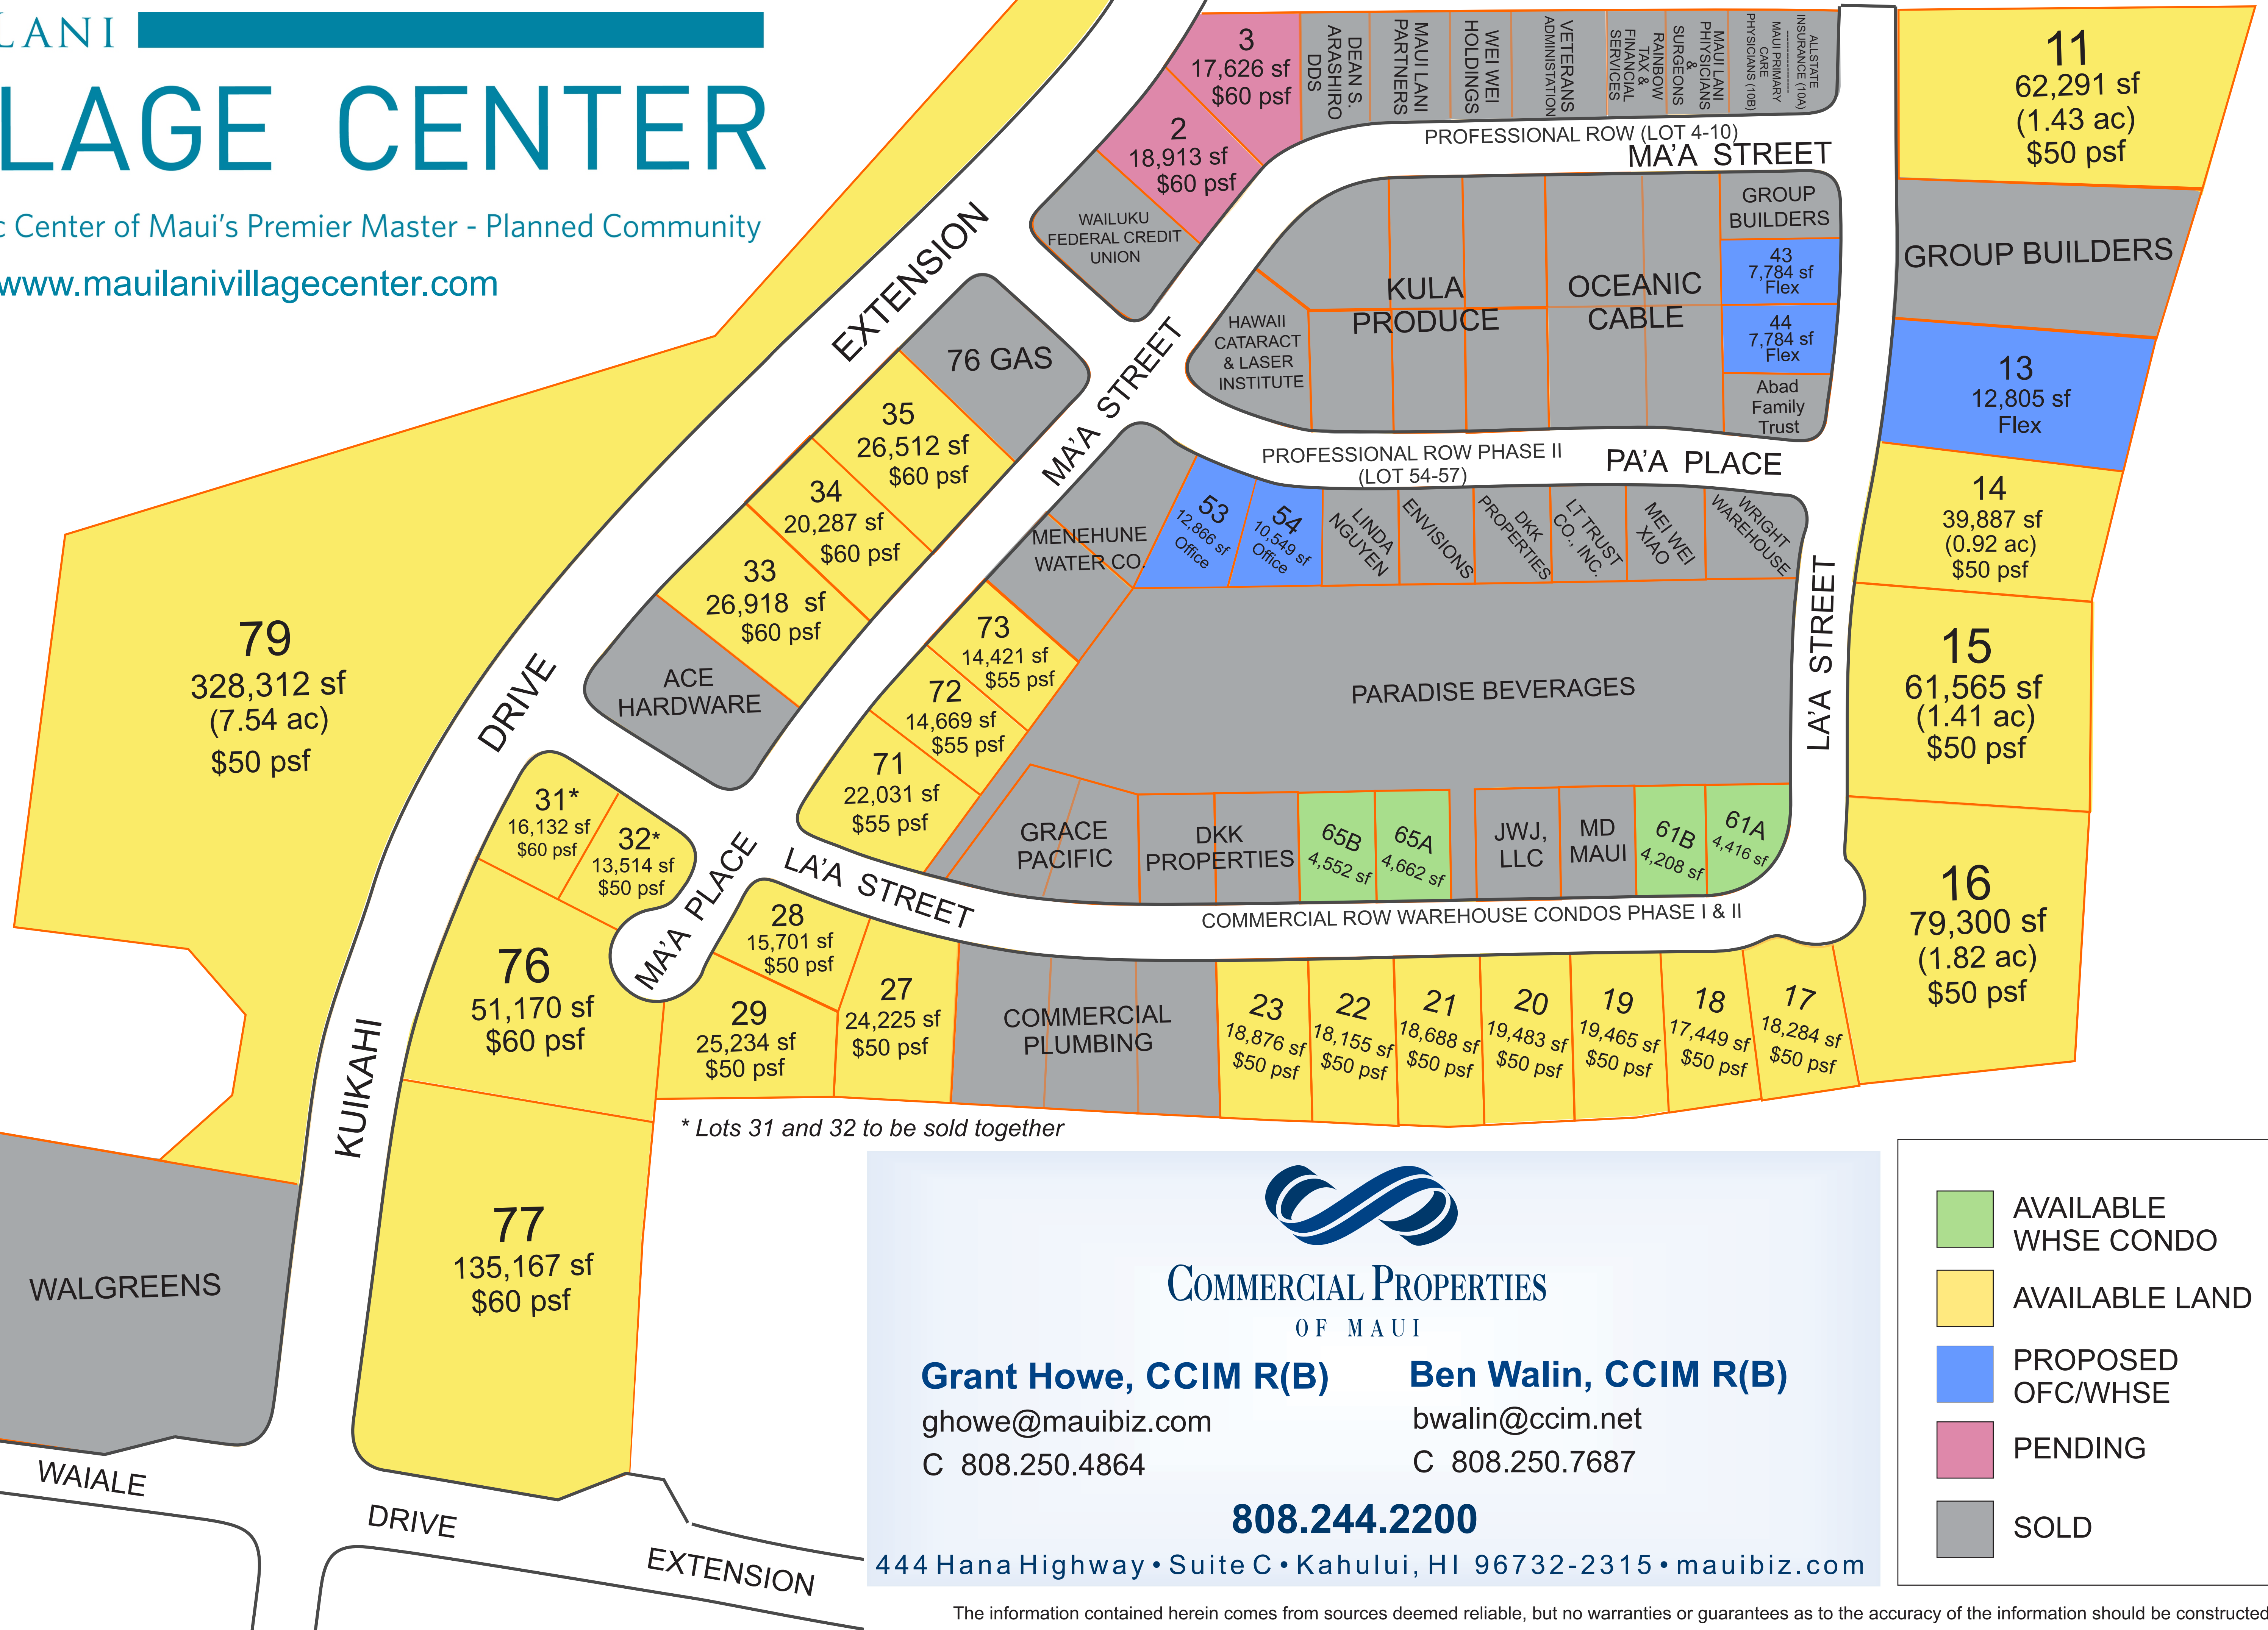

# MAUI LANI VILLAGE CENTER

The Dynamic Center of Maui's Premier Master - Planned Community

[www.mauilaniyillagecenter.com](http://www.mauilaniyillagecenter.com)

\* Lots 31 and 32 to be sold together

  
**COMMERCIAL PROPERTIES**  
 OF MAUI  
**Grant Howe, CCIM R(B)**      **Ben Walin, CCIM R(B)**  
 ghowe@mauibiz.com      bwalin@ccim.net  
 C 808.250.4864      C 808.250.7687  
**808.244.2200**  
 444 Hana Highway • Suite C • Kahului, HI 96732-2315 • mauibiz.com

- AVAILABLE WHSE CONDO
- AVAILABLE LAND
- PROPOSED OFC/WHSE
- PENDING
- SOLD